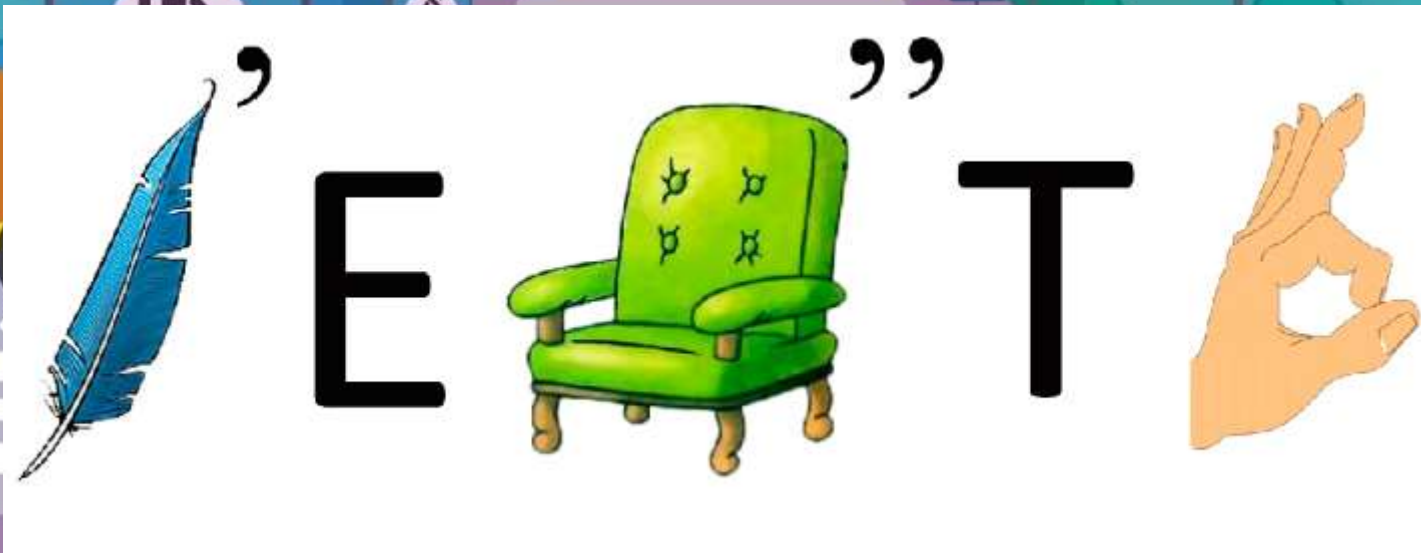

Перекресток